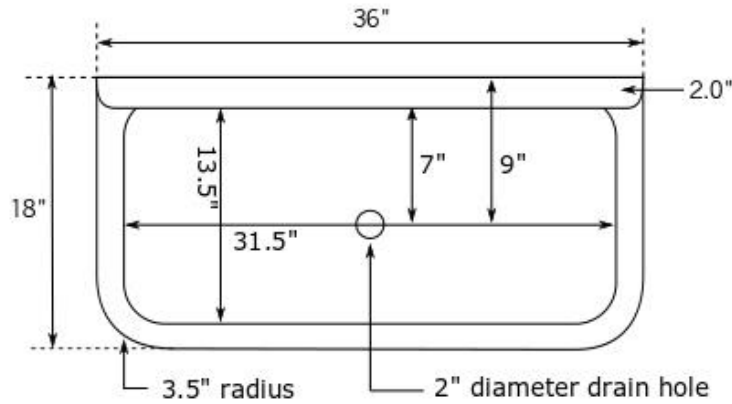

# Single Basin Bath / Utility Sink

### SPECIFICATIONS

Installation type: Wall-mount / top-mount

Faucet hole spacing: 3" vertical OC

Faucet hole diameter: 1 3/8"

Drain hole diameter: 2 1/8"

[www.nbidbs.com](http://www.nbidbs.com)

All designs and specifications are subject to change without notification. All measurements are  $\pm \frac{1}{4}$ "