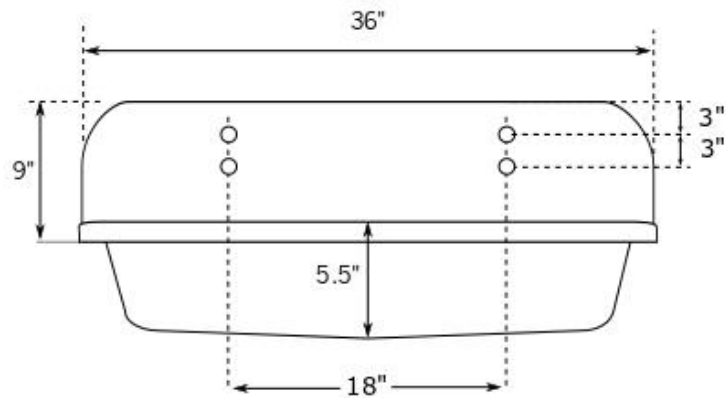

### SPECIFICATIONS

Installation type: Wall-mount / top-mount

Faucet hole spacing: 3" vertical OC

Faucet hole diameter: 1 3/8"

Drain hole diameter: 2 1/8"

[www.nbidbs.com](http://www.nbidbs.com)

All designs and specifications are subject to change without notification. All measurements are  $\pm \frac{1}{4}$ "