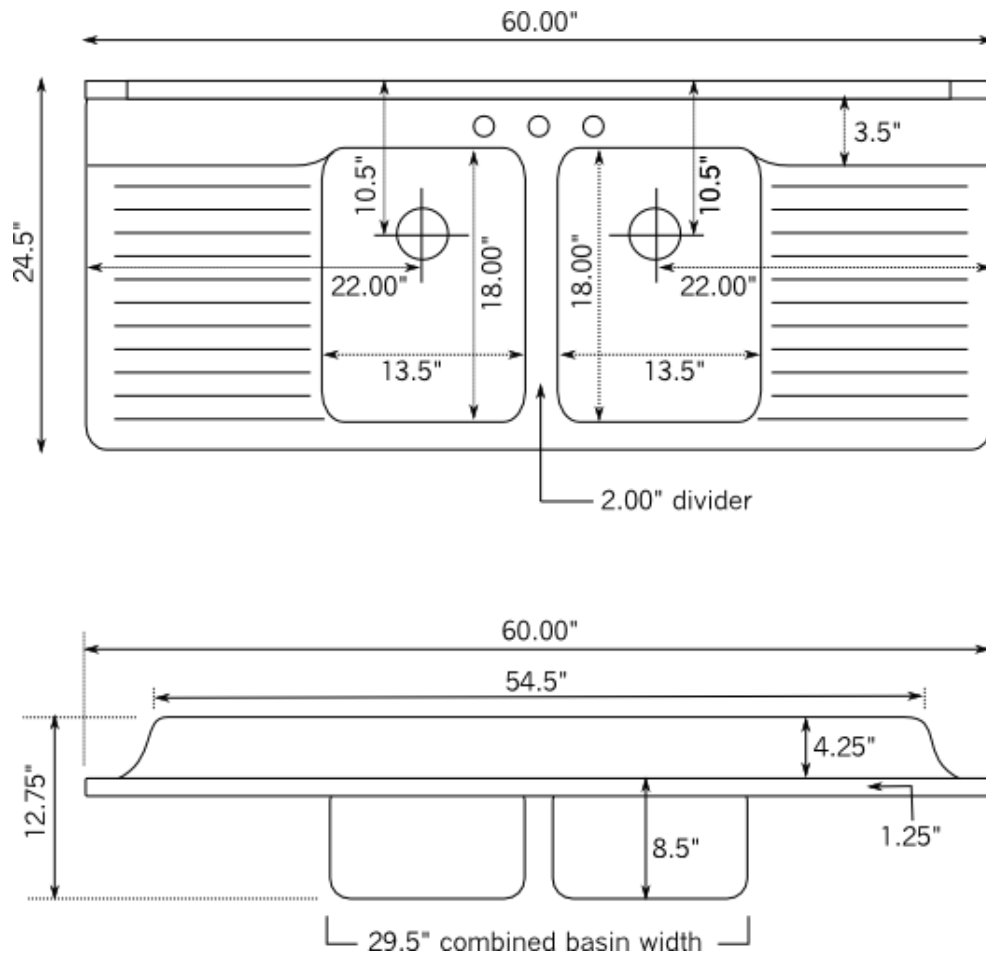

Double Basin Drainboard Sink DBDW6025

SPECIFICATIONS

Installation type: Top-mount

Faucet hole spacing: 4" OC

Faucet hole diameter: 1 3/8"

Drain hole diameter: 3.5"

www.nbidbs.com

All designs and specifications are subject to change without notification. All measurements are $\pm \frac{1}{4}$ "