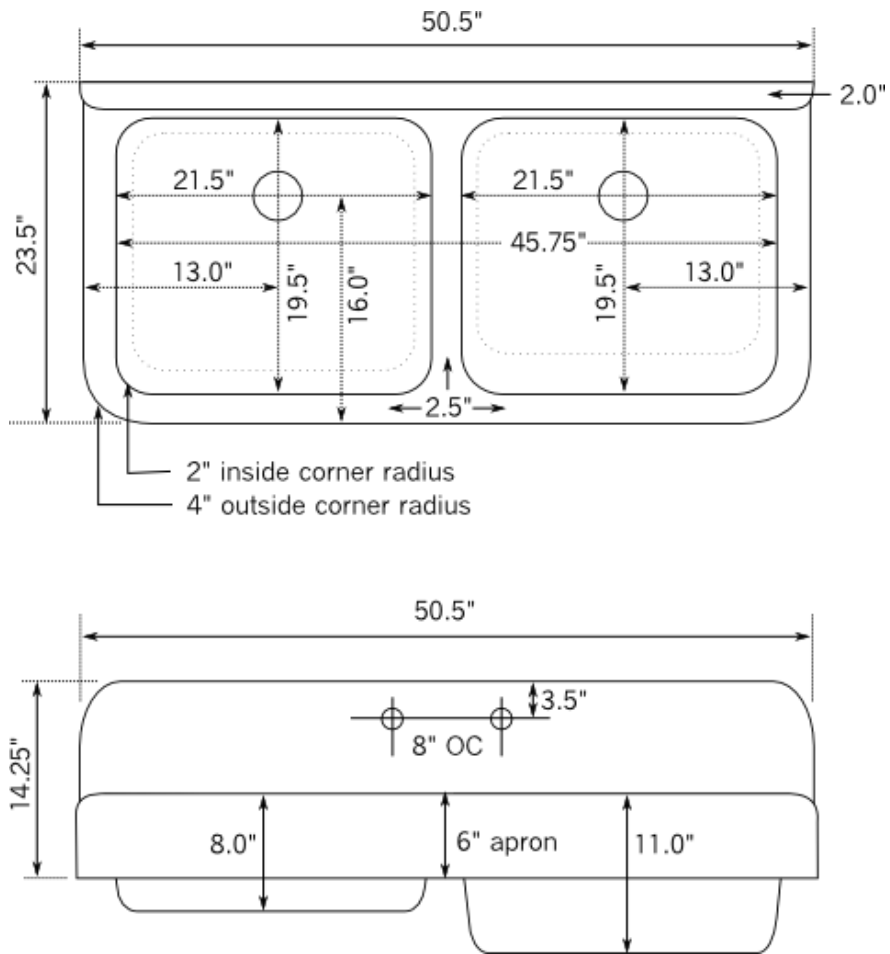

Double Basin Apron Sink DBA5124

SPECIFICATIONS

Installation type: Top-mount

Faucet hole spacing: 8" OC

Faucet hole diameter: 1 3/8"

Drain hole diameter: 3.5"

www.nbidbs.com

All designs and specifications are subject to change without notification. All measurements are $\pm \frac{1}{4}$ "