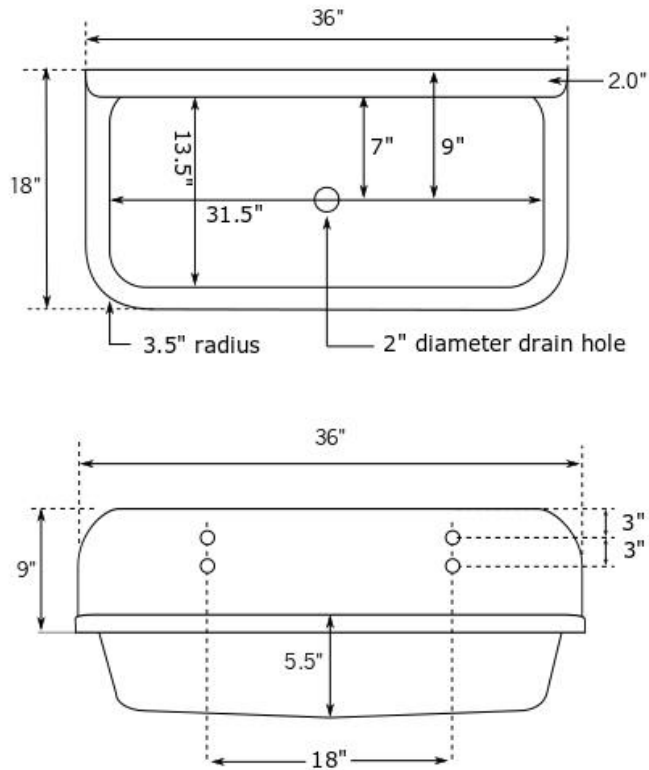

Bath / Utility Sink Model SB3618

Specifications

Length: 36"

Width: 18"

Basin Depth: 5.5"

Faucet Hole Diameter: 1 3/8"

Drain Hole Diameter: 2"

NBI DRAINBOARDS – WWW.NBIDRAINBOARDSINKS.COM